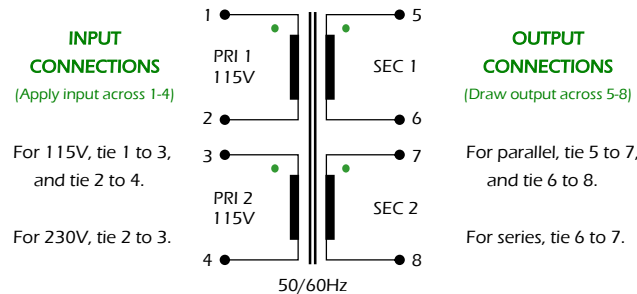

Agency Classes:

(see Chart below, and Certification note)

- Class 2 (US)
- ** Class 2 Not Wet, Class 3 Wet (US)
- *** Class 3 (US)
- + Construction only (US)

(*YYWW" replaced by current date code)

Dimensions are for reference only.

MODEL	Series Rating	Parallel Rating
SPW-2300 *	10VCT @ 1.200A	5V @ 2.40A
SPW-2301 **	12.6VCT @ 0.900A	6.3V @ 1.80A
SPW-2302 **	16VCT @ 0.700A	8V @ 1.40A
SPW-2303 **	20VCT @ 0.600A	10V @ 1.20A
SPW-2304 ***	24VCT @ 0.500A	12V @ 1.00A
SPW-2305 ***	34VCT @ 0.340A	17V @ 0.68A
SPW-2306 ***	40VCT @ 0.300A	20V @ 0.60A
SPW-2307 ***	56VCT @ 0.200A	28V @ 0.40A
SPW-2308 +	88VCT @ 0.130A	44V @ 0.26A
SPW-2309 +	120VCT @ 0.100A	60V @ 0.20A
SPW-2310 +	230VCT @ 0.050A	115V @ 0.10A
SPW-2311 ***	30VAC @ 0.400A	15V @ 0.80A

PRI 1 and PRI 2 must ALWAYS be inter-connected, either in parallel or series.
SEC 1 and SEC 2 must ALWAYS be inter-connected, either in parallel or series.