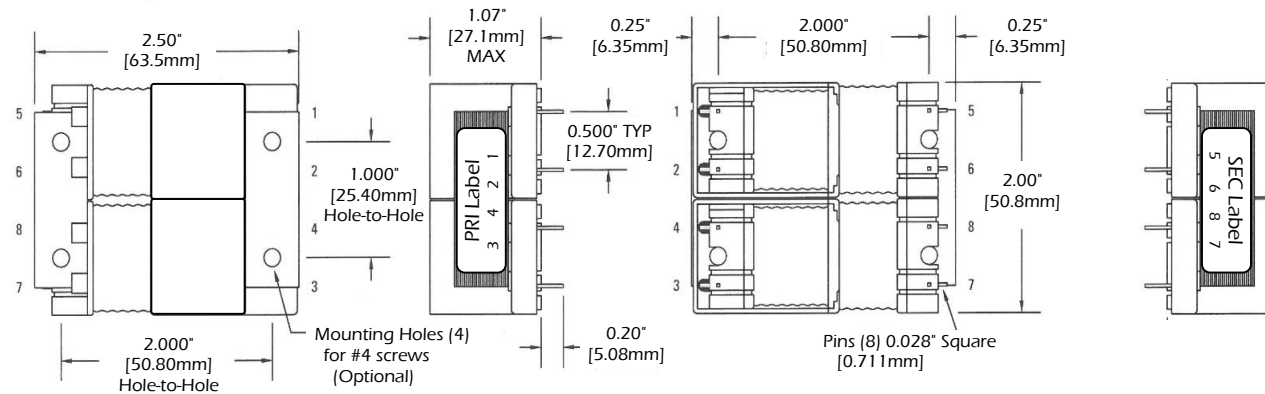

SPW-2300

SPW-2300 Series Features:

- * Rating: 12VA
- * Dual 115/230V inputs, dual (series/parallel) outputs, (see schematic notes below).
- * Input windings are shrouded.
- * Approved for US. International-capable.
- * Low profile.
- * Flame-retardant bobbin/shroud (UL 94 V0).
- * 100% tested for PRI-SEC hi-pot at 4000VAC.
- * Side-by-side inputs and outputs (no electrostatic shield required).
- * Coated to resist dust and moisture.
- * Same PCB layout as SPW-300 Series (General Purpose for US & Canada).

Dimensions are for reference only.

MODEL	Series Rating	Parallel Rating
SPW-2300 *	10VCT @ 1.200A	5V @ 2.40A
SPW-2301 **	12.6VCT @ 0.900A	6.3V @ 1.80A
SPW-2302 **	16VCT @ 0.700A	8V @ 1.40A
SPW-2303 **	20VCT @ 0.600A	10V @ 1.20A
SPW-2304 ***	24VCT @ 0.500A	12V @ 1.00A
SPW-2305 ***	34VCT @ 0.340A	17V @ 0.68A
SPW-2306 ***	40VCT @ 0.300A	20V @ 0.60A
SPW-2307 ***	56VCT @ 0.200A	28V @ 0.40A
SPW-2308 +	88VCT @ 0.130A	44V @ 0.26A
SPW-2309 +	120VCT @ 0.100A	60V @ 0.20A
SPW-2310 +	230VCT @ 0.050A	115V @ 0.10A
SPW-2311 ***	30VAC @ 0.400A	15V @ 0.80A