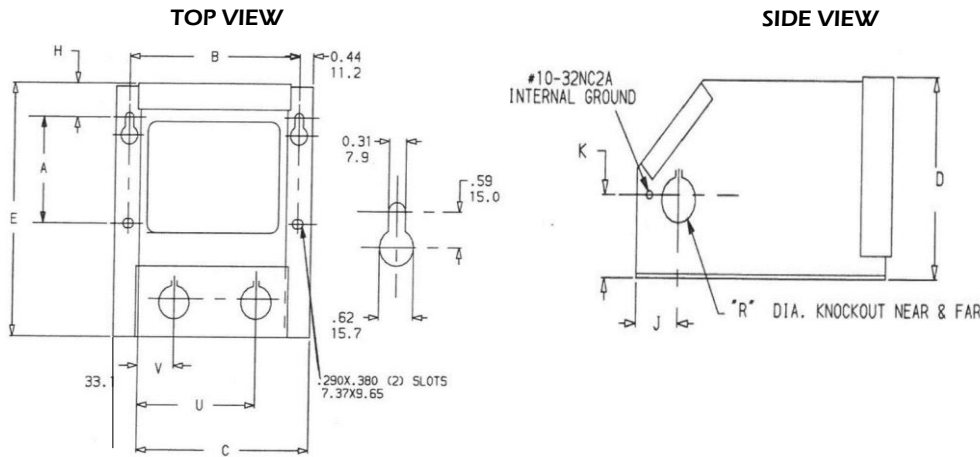

General Purpose Enclosed Single Phase NEMA 3R Transformer

- UL/cUL 5085-2 Listed File E47299, CE marked.
- UL 1446 Recognized Class H 180°C Insulation System File E95662
- 60Hz Operation
- Lead Wires: UL3173 XLPE, #14 Gauge 125C Tin Stranded.
- Primary Lead wires Black in color and Secondary Lead wires RED in color.
- Lead Designation (numbering) embedded on Lead wires.
- Knockouts provided on Sides, bottom and back of the Enclosure .
- Hanging slots provided.

Power Rating: 2000VA

ENCLOSURE DIMENSIONS	
Dims	
A	6.00"
B	8.38"
C	8.50"
D	6.75"
E	11.13"
G	0.29"x0.38"
H	2.05"
J	1.63"
K	2.38"
L	1.72"
M	1.03"
N	5.50"
P	7.77"
R	1.25"
S	1.00"
U	5.00"
V	2.62"

0 Rev	13-Sep-2024 DATE	<p>300 W Factory Road Addison, IL 60101 USA TEL: 630-628-9999 FAX: 630-628-9922</p>
		<p>DESCRIPTION: NEMA 3R General Purpose Enclosed Transformers 277V 60Hz 120/240V 2000VA</p> <p>MODEL: GP2000-PM60EN</p>