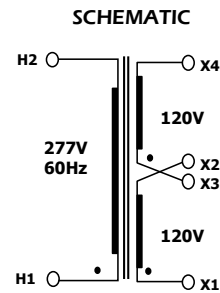

General Purpose Enclosed Single Phase NEMA 3R Transformer

- UL/cUL 5085-2 Listed File E47299, CE marked.
- UL 1446 Recognized Class H 180°C Insulation System File E95662
- 60Hz Operation
- Lead Wires: UL3173 XLPE, #14 Gauge 125C Tin Stranded.
- Primary Lead wires Black in color and Secondary Lead wires RED in color.
- Lead Designation (numbering) embedded on Lead wires.
- Knockouts provided on Sides, bottom and back of the Enclosure .
- Hanging slots provided.

Power Rating: 2000VA

ENCLOSURE DIMENSIONS	
Dims	
A	6.00"
B	8.38"
C	8.50"
D	6.75"
E	11.13"
G	0.29"x0.38"
H	2.05"
J	1.63"
K	2.38"
L	1.72"
M	1.03"
N	5.50"
P	7.77"
R	1.25"
S	1.00"
U	5.00"
V	2.62"

0 Rev	13-Sep-2024 DATE	<p>300 W Factory Road Addison, IL 60101 USA TEL: 630-628-9999 FAX: 630-628-9922</p>
		<p>DESCRIPTION: NEMA 3R General Purpose Enclosed Transformers 277V 60Hz 120/240V 2000VA</p> <p>MODEL: GP2000-PM60EN</p>