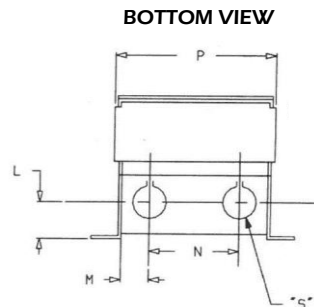

General Purpose Enclosed Single Phase NEMA 3R Transformer

- UL/cUL 5085-2 Listed File E47299, CE marked.
- UL 1446 Recognized Class H 180°C Insulation System File E95662
- 60Hz Operation
- Lead Wires: UL3173 XLPE, #14 Gauge 125C Tin Stranded.
- Primary Lead wires Black in color and Secondary Lead wires RED in color.
- Lead Designation (numbering) embedded on Lead wires.
- Knockouts provided on Sides, bottom and back of the Enclosure .
- Hanging slots provided.

Power Rating: 2000VA

ENCLOSURE DIMENSIONS	
Dims	
A	6.00"
B	8.38"
C	8.50"
D	6.75"
E	11.13"
G	0.29"x0.38"
H	2.05"
J	1.63"
K	2.38"
L	1.72"
M	1.03"
N	5.50"
P	7.77"
R	1.25"
S	1.00"
U	5.00"
V	2.62"

0 Rev	13-Sep-2024 DATE	<p>300 W Factory Road Addison, IL 60101 USA TEL: 630-628-9999 FAX: 630-628-9922</p>
		<p>DESCRIPTION: NEMA 3R General Purpose Enclosed Transformers 277V 60Hz 120/240V 2000VA</p> <p>MODEL: GP2000-PM60EN</p>