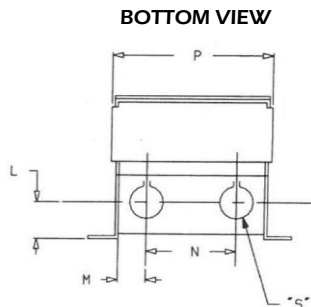

General Purpose Enclosed Single Phase NEMA 3R Transformer

- UL/cUL 5085-2 Listed File E47299, CE marked.
- UL 1446 Recognized Class H 180°C Insulation System File E95662
- 60Hz Operation
- Lead Wires: UL3173 XLPE, #14 Gauge 125C Tin Stranded.
- Primary Lead wires Black in color and Secondary Lead wires RED in color.
- Lead Designation (numbering) embedded on Lead wires.
- Knockouts provided on Sides, bottom and back of the Enclosure .
- Hanging slots provided.

Power Rating: 1500VA

ENCLOSURE DIMENSIONS	
Dims	
A	6.00"
B	8.38"
C	8.50"
D	6.75"
E	11.13"
G	0.29"x0.38"
H	2.05"
J	1.63"
K	2.38"
L	1.72"
M	1.03"
N	5.50"
P	7.77"
R	1.25"
S	1.00"
U	5.00"
V	2.62"

0 Rev	13-Sep-2024 DATE	<p>300 W Factory Road Addison, IL 60101 USA TEL: 630-628-9999 FAX: 630-628-9922</p>
		<p>DESCRIPTION: NEMA 3R General Purpose Enclosed Transformers 240/480V 60Hz 120/240V 1500VA</p> <p>MODEL: GP1500-M60EN</p>