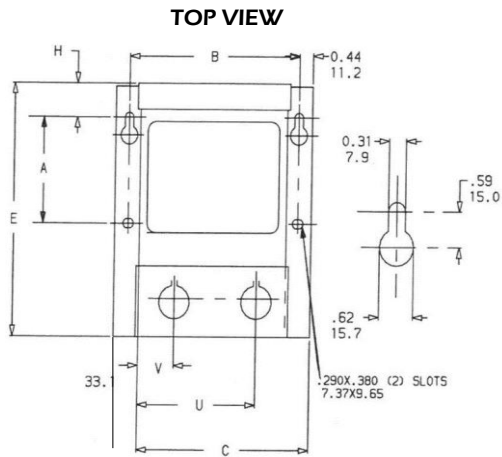

General Purpose Enclosed Single Phase NEMA 3R Transformer

- UL/cUL 5085-2 Listed File E47299, CE marked.
- UL 1446 Recognized Class H 180°C Insulation System File E95662
- 60Hz Operation
- Lead Wires: UL3173 XLPE, #14 Gauge 125C Tin Stranded.
- Primary Lead wires Black in color and Secondary Lead wires RED in color.
- Lead Designation (numbering) embedded on Lead wires.
- Knockouts provided on Sides, bottom and back of the Enclosure .
- Hanging slots provided.

Power Rating: 1500VA

ENCLOSURE DIMENSIONS	
Dims	
A	6.00"
B	8.38"
C	8.50"
D	6.75"
E	11.13"
G	0.29"x0.38"
H	2.05"
J	1.63"
K	2.38"
L	1.72"
M	1.03"
N	5.50"
P	7.77"
R	1.25"
S	1.00"
U	5.00"
V	2.62"

0 Rev	13-Sep-2024 DATE	<p>300 W Factory Road Addison, IL 60101 USA TEL: 630-628-9999 FAX: 630-628-9922</p>
		<p>DESCRIPTION: NEMA 3R General Purpose Enclosed Transformers 240/480V 60Hz 120/240V 1500VA</p> <p>MODEL: GP1500-M60EN</p>