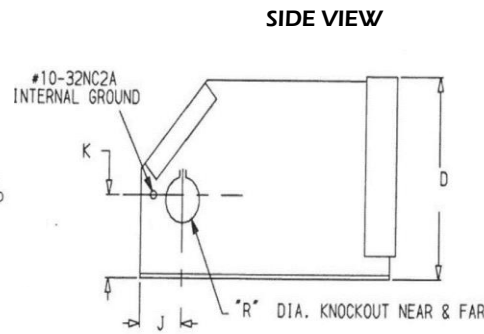

General Purpose Enclosed Single Phase NEMA 3R Transformer

- UL/cUL 5085-2 Listed File E47299, CE marked.
- UL 1446 Recognized Class H 180°C Insulation System File E95662
- 60Hz Operation
- Lead Wires: UL3173 XLPE, #14 Gauge 125C Tin Stranded.
- Primary Lead wires Black in color and Secondary Lead wires RED in color.
- Lead Designation (numbering) embedded on Lead wires.
- Knockouts provided on Sides, bottom and back of the Enclosure .
- Hanging slots provided.

Power Rating: 1500VA

ENCLOSURE DIMENSIONS	
Dims	
A	6.00"
B	8.38"
C	8.50"
D	6.75"
E	11.13"
G	0.29"x0.38"
H	2.05"
J	1.63"
K	2.38"
L	1.72"
M	1.03"
N	5.50"
P	7.77"
R	1.25"
S	1.00"
U	5.00"
V	2.62"

0 Rev	13-Sep-2024 DATE	<p>300 W Factory Road Addison, IL 60101 USA TEL: 630-628-9999 FAX: 630-628-9922</p>
		<p>DESCRIPTION: NEMA 3R General Purpose Enclosed Transformers 240/480V 60Hz 120/240V 1500VA</p> <p>MODEL: GP1500-M60EN</p>