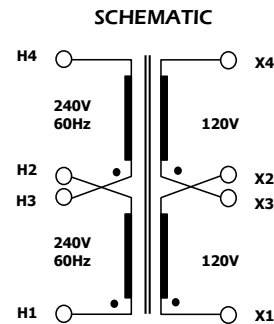

General Purpose Enclosed Single Phase NEMA 3R Transformer

- UL/cUL 5085-2 Listed File E47299, CE marked.
- UL 1446 Recognized Class H 180°C Insulation System File E95662
- 60Hz Operation
- Lead Wires: UL3173 XLPE, #14 Gauge 125C Tin Stranded.
- Primary Lead wires Black in color and Secondary Lead wires RED in color.
- Lead Designation (numbering) embedded on Lead wires.
- Knockouts provided on Sides, bottom and back of the Enclosure .
- Hanging slots provided.

Power Rating: 1500VA

ENCLOSURE DIMENSIONS	
Dims	
A	6.00"
B	8.38"
C	8.50"
D	6.75"
E	11.13"
G	0.29"x0.38"
H	2.05"
J	1.63"
K	2.38"
L	1.72"
M	1.03"
N	5.50"
P	7.77"
R	1.25"
S	1.00"
U	5.00"
V	2.62"

0 Rev	13-Sep-2024 DATE	<p>300 W Factory Road Addison, IL 60101 USA TEL: 630-628-9999 FAX: 630-628-9922</p>
		<p>DESCRIPTION: NEMA 3R General Purpose Enclosed Transformers 240/480V 60Hz 120/240V 1500VA</p> <p>MODEL: GP1500-M60EN</p>