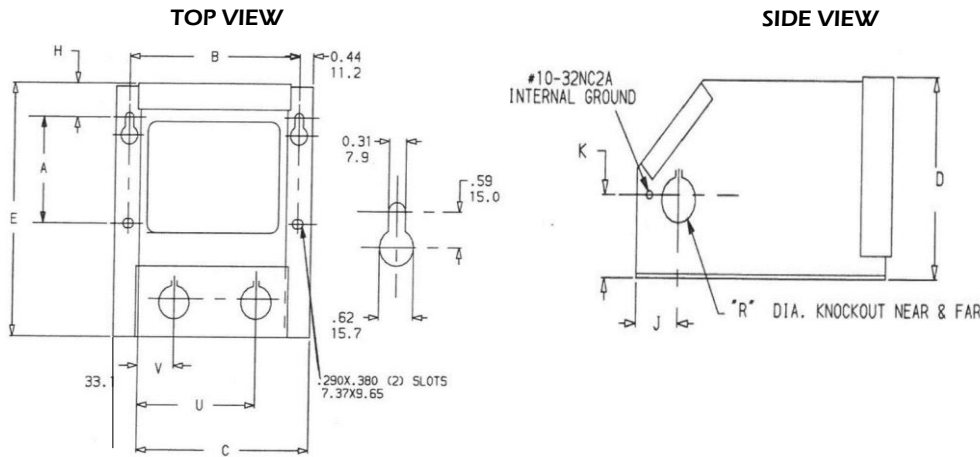

General Purpose Enclosed Single Phase NEMA 3R Transformer

- UL/cUL 5085-2 Listed File E47299, CE marked.
- UL 1446 Recognized Class H 180°C Insulation System File E95662
- 60Hz Operation
- Lead Wires: UL3173 XLPE, #14 Gauge 125C Tin Stranded.
- Primary Lead wires Black in color and Secondary Lead wires RED in color.
- Lead Designation (numbering) embedded on Lead wires.
- Knockouts provided on Sides, bottom and back of the Enclosure .
- Hanging slots provided.

Power Rating: 1500VA

ENCLOSURE DIMENSIONS	
Dims	
A	6.00"
B	8.38"
C	8.50"
D	6.75"
E	11.13"
G	0.29"x0.38"
H	2.05"
J	1.63"
K	2.38"
L	1.72"
M	1.03"
N	5.50"
P	7.77"
R	1.25"
S	1.00"
U	5.00"
V	2.62"

0 Rev	13-Sep-2024 DATE	<p>300 W Factory Road Addison, IL 60101 USA TEL: 630-628-9999 FAX: 630-628-9922</p>
		<p>DESCRIPTION: NEMA 3R General Purpose Enclosed Transformers 480V 60Hz 120/240V 1500VA</p> <p>MODEL: GP1500-CM60EN</p>