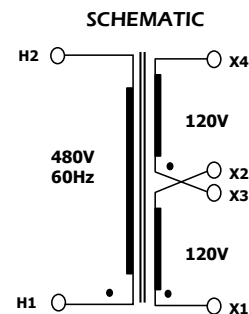

General Purpose Enclosed Single Phase NEMA 3R Transformer

- UL/cUL 5085-2 Listed File E47299, CE marked.
- UL 1446 Recognized Class H 180°C Insulation System File E95662
- 60Hz Operation
- Lead Wires: UL3173 XLPE, #14 Gauge 125C Tin Stranded.
- Primary Lead wires Black in color and Secondary Lead wires RED in color.
- Lead Designation (numbering) embedded on Lead wires.
- Knockouts provided on Sides, bottom and back of the Enclosure .
- Hanging slots provided.

Power Rating: 1500VA

ENCLOSURE DIMENSIONS	
Dims	
A	6.00"
B	8.38"
C	8.50"
D	6.75"
E	11.13"
G	0.29"x0.38"
H	2.05"
J	1.63"
K	2.38"
L	1.72"
M	1.03"
N	5.50"
P	7.77"
R	1.25"
S	1.00"
U	5.00"
V	2.62"

0 Rev	13-Sep-2024 DATE	<p>300 W Factory Road Addison, IL 60101 USA TEL: 630-628-9999 FAX: 630-628-9922</p>
		<p>DESCRIPTION: NEMA 3R General Purpose Enclosed Transformers 480V 60Hz 120/240V 1500VA</p> <p>MODEL: GP1500-CM60EN</p>