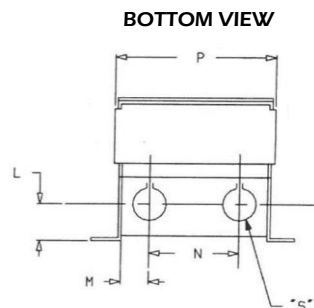

General Purpose Enclosed Single Phase NEMA 3R Transformer

- UL/cUL 5085-2 Listed File E47299, CE marked.
- UL 1446 Recognized Class H 180°C Insulation System File E95662
- 60Hz Operation
- Lead Wires: UL3173 XLPE, #14 Gauge 125C Tin Stranded.
- Primary Lead wires Black in color and Secondary Lead wires RED in color.
- Lead Designation (numbering) embedded on Lead wires.
- Knockouts provided on Sides, bottom and back of the Enclosure .
- Hanging slots provided.

Power Rating: 1500VA

ENCLOSURE DIMENSIONS	
Dims	
A	6.00"
B	8.38"
C	8.50"
D	6.75"
E	11.13"
G	0.29"x0.38"
H	2.05"
J	1.63"
K	2.38"
L	1.72"
M	1.03"
N	5.50"
P	7.77"
R	1.25"
S	1.00"
U	5.00"
V	2.62"

0 Rev	13-Sep-2024 DATE	<p>300 W Factory Road Addison, IL 60101 USA TEL: 630-628-9999 FAX: 630-628-9922</p>
		<p>DESCRIPTION: NEMA 3R General Purpose Enclosed Transformers 480V 60Hz 120/240V 1500VA</p> <p>MODEL: GP1500-CM60EN</p>